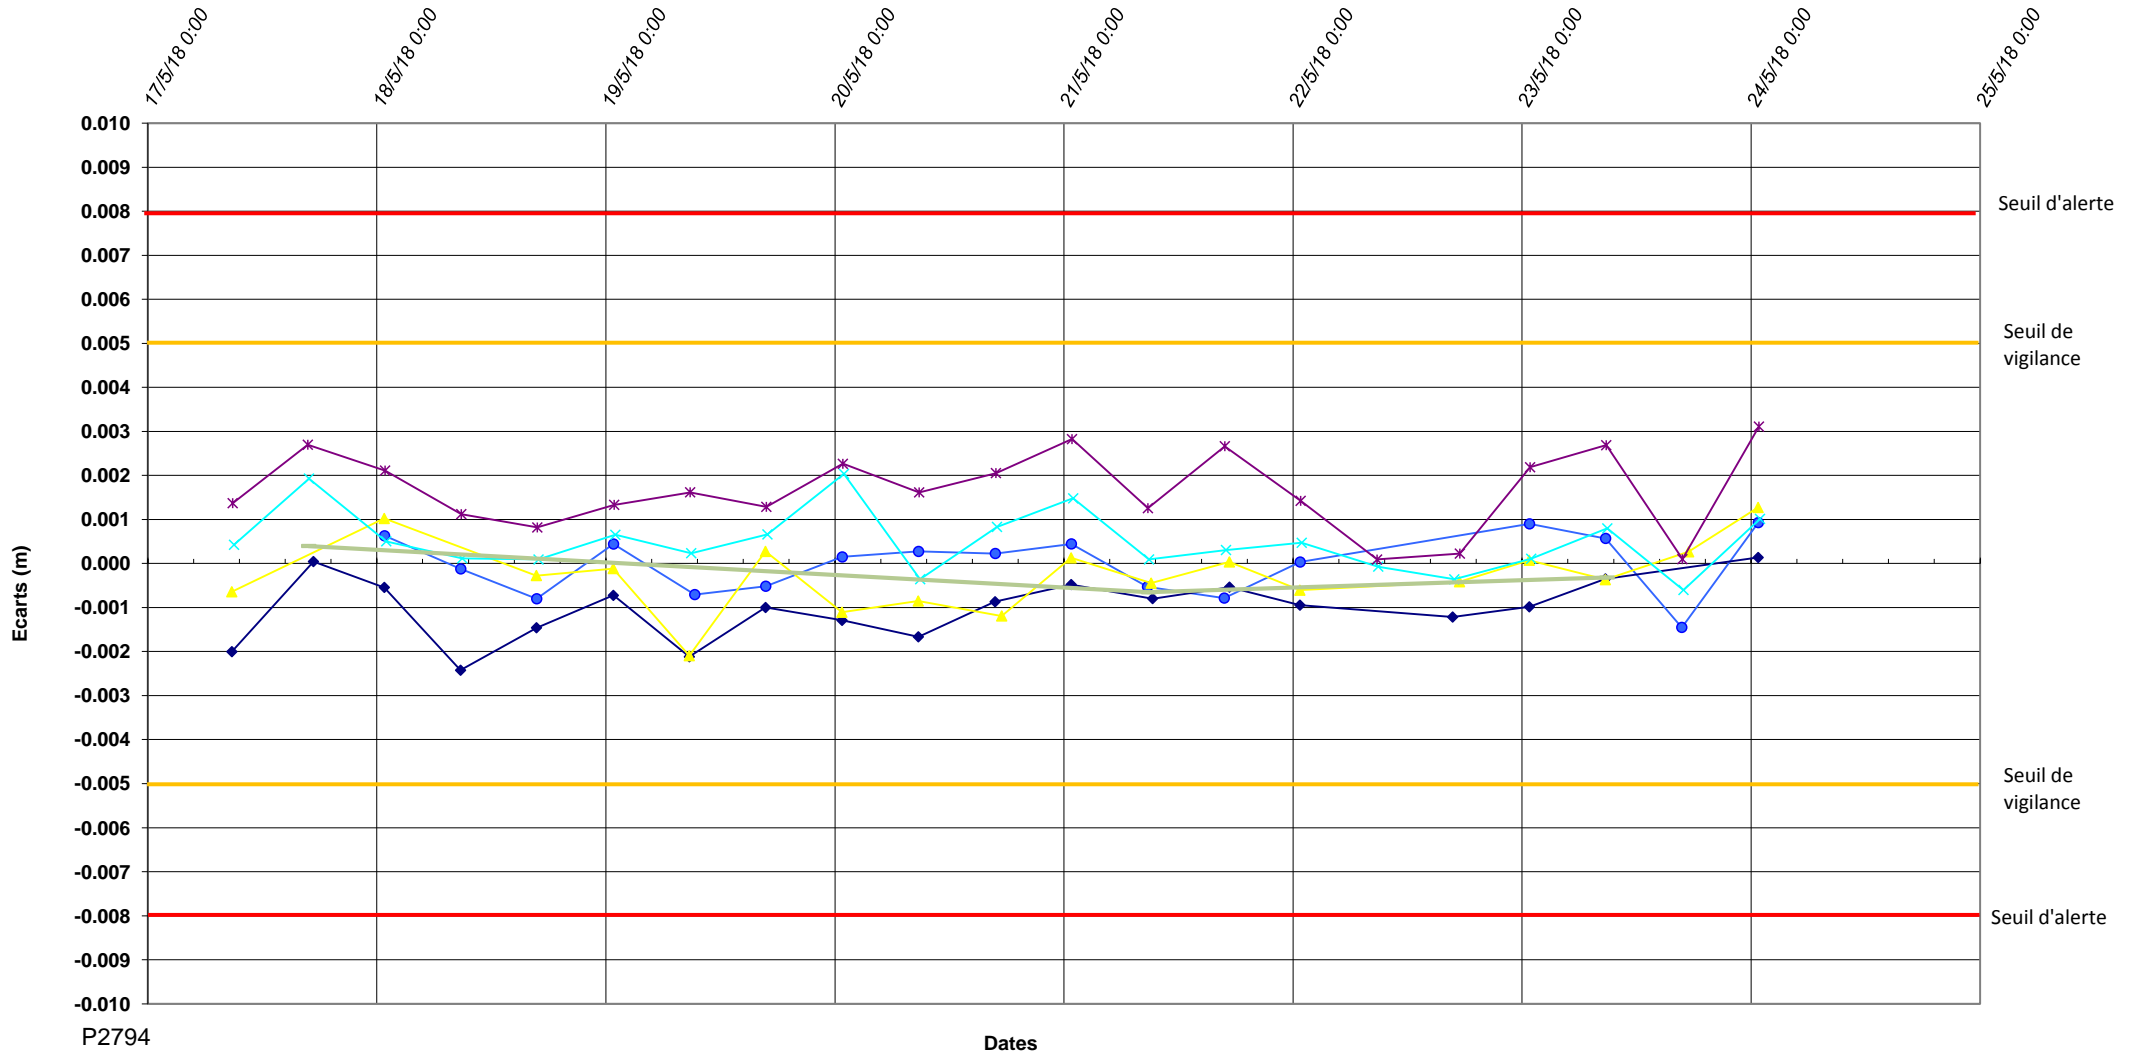

# P2794-CASTOR ST MICHEL-Ouvrages d'Art-Delta Z

P2794

Dates