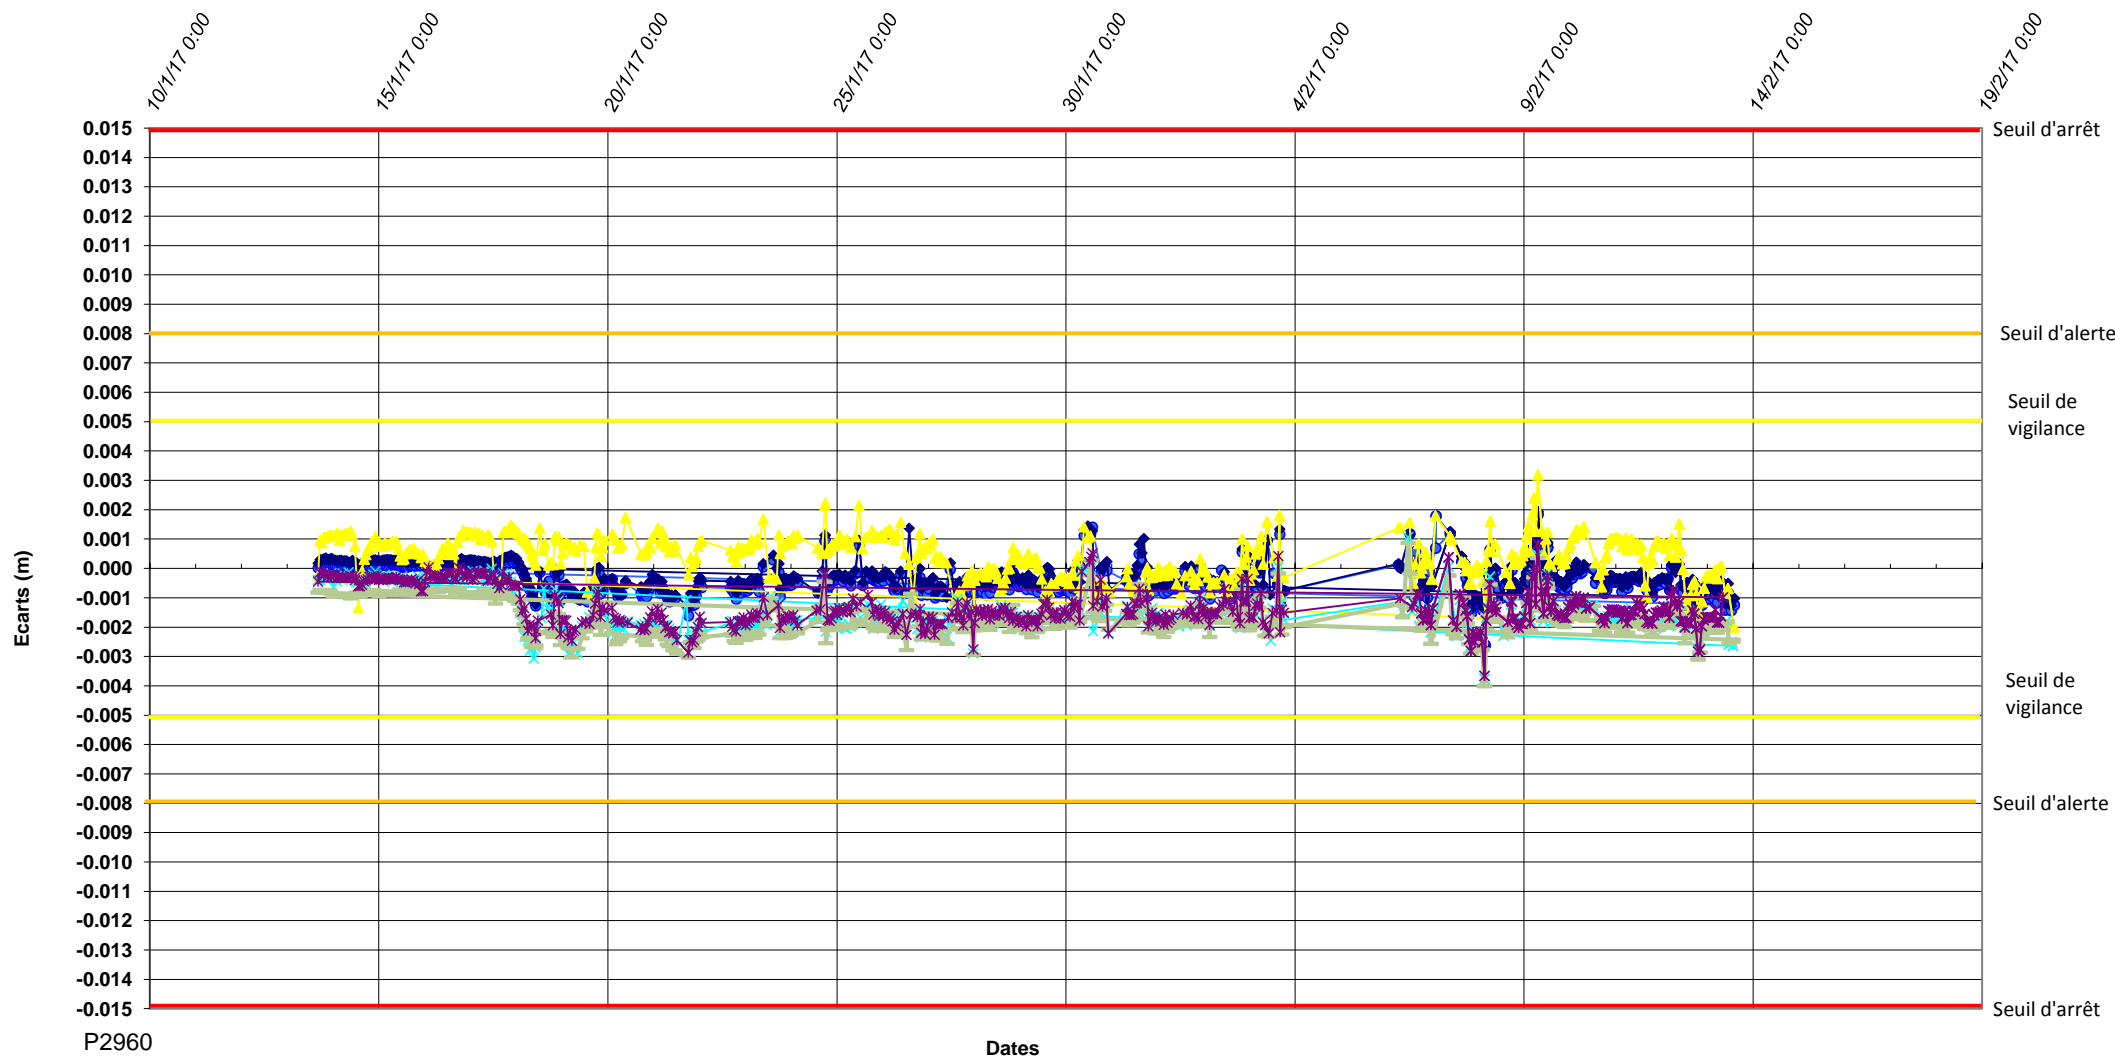

# P2960-CNPE DE CIVAUX-Delta Z

P2960

Dates